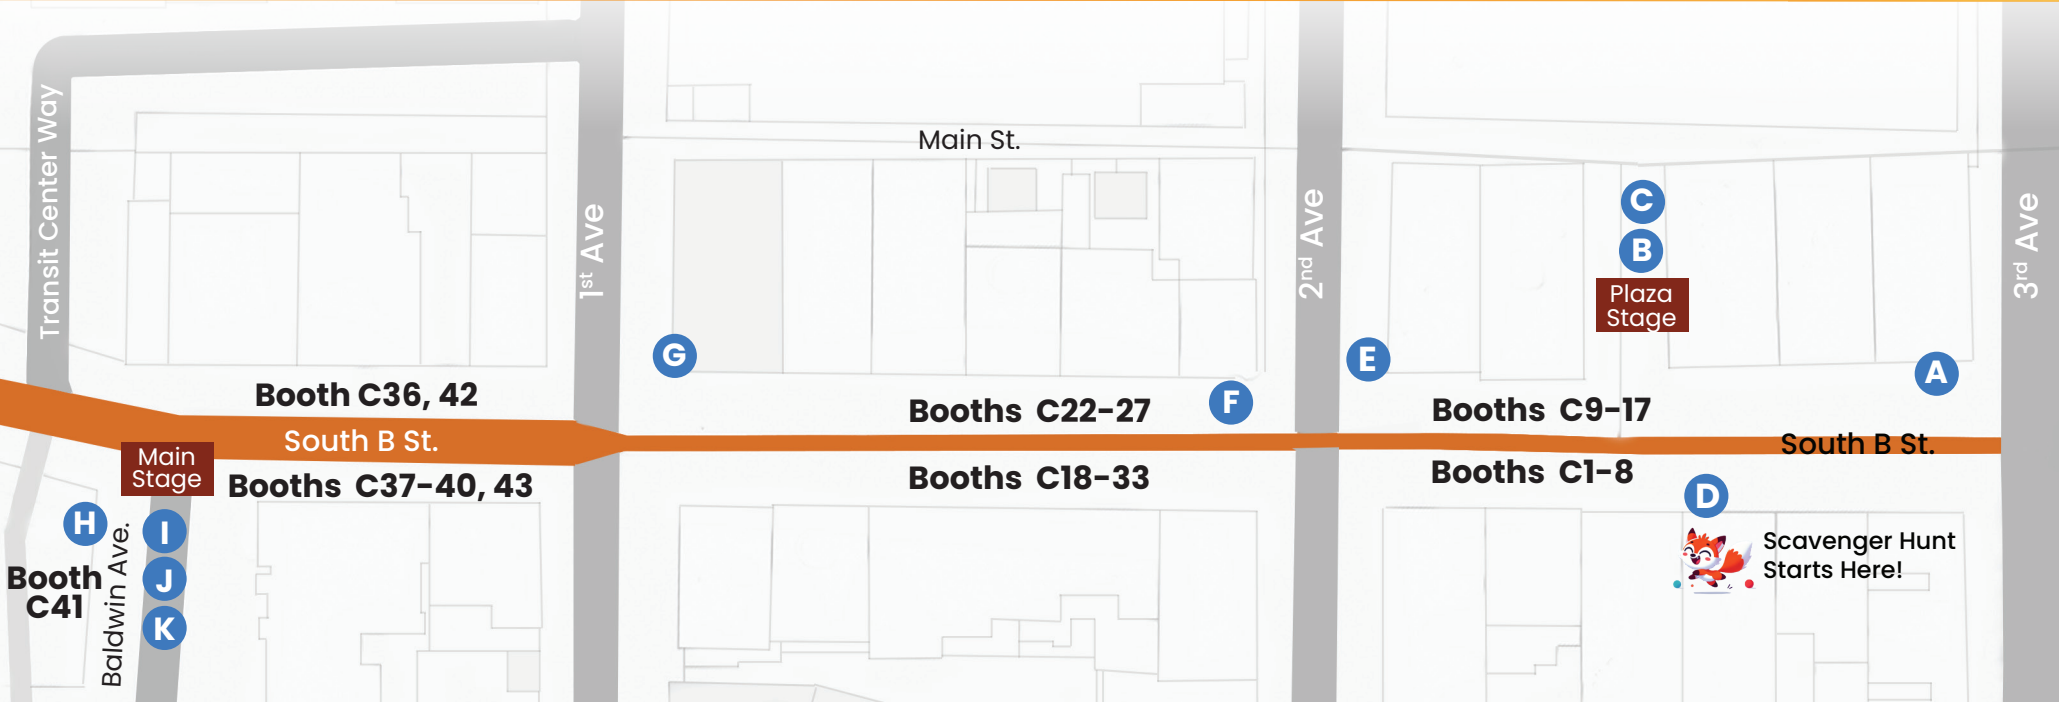

- A** Stanford Blood Center (Bloodmobile)
- B** Cinema Plaza Stage
- C** Kids Zone
- D** Entry & General Information
- E** Restrooms
- F** Wine and Beer
- G** Restrooms
- H** Wine and Beer
- I** Main Stage
- J** Outdoor Dining
- K** Kids Zone

September
 Arts & Culture Fest

Event Map

Community Organizations and Booth Numbers				Key Locations
C1 Chamber of Commerce	C12 CuriOdyssey	C23 Recology	C34 HOTWORX	A Stanford Blood Center (Bloodmobile)
C2 Downtown San Mateo Assn.	C13 San Mateo Parks & Recreation	C24 Squeeze Massage	C35 BMW	B Cinema Plaza Stage
C3 County Office of Arts & Culture	C14 Police Activities League	C25 Fitphoria	C36 Glam Roofing	C Kids Zone
C4 City of San Mateo	C15 College of San Mateo	C26 All American Medical Group	C37 Timeless Estate Planning / Michelle Green Homes	D Entry & General Information
C5 TwinkieDeeStar	C16 Peninsula Health Care District	C27 Art Bias	C38 California Pizza Kitchen	E Restrooms
C6 SD Mayer	C17 Fiori Dental	C28 PVI Adult Day Services at Rosener House	C39 San Mateo on Ice	F Wine and Beer
C7 Notre de Namur University	C18 Yes on Measure T	C29 Vision Calibrate	C40 Chris Eckert Real Estate Team	G Restrooms
C8 Mills-Peninsula Medical Center	C19 Peninsula Family Service	C30 Center for Independence of Individuals with Disabilities	C41 KettleQueen	H Wine and Beer
C9 Hawaiian Shaved Ice	C20 SBDC	C31 Senior Helpers of the Peninsula	C42 League of Women Voters	I Main Stage
C10 GAMA Ride	C21 Community Bank of the Bay	C32 Sevita Health & CA Mentor	C43 Siam Orchid Massage	J Outdoor Dining
C11 Peak Systems	C22 SavATree	C33 San Mateo Police Department		K Kids Zone