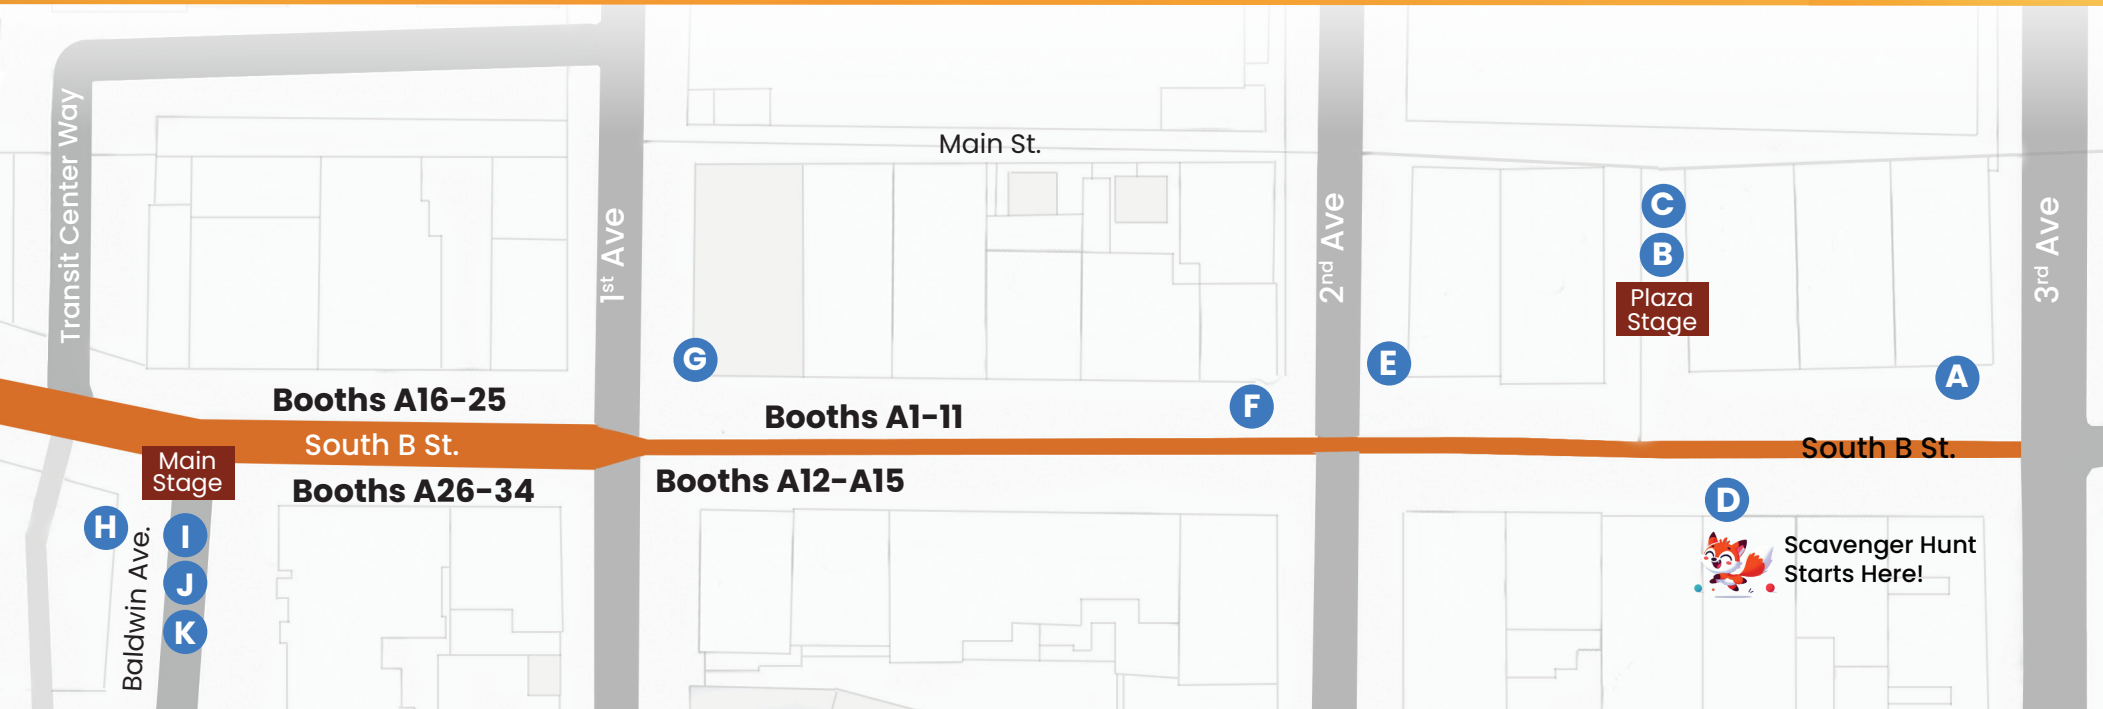

September
 Arts & Culture Fest

Event Map

Artist Names and Booth Numbers

Key Locations

- A1 Evangelina Portillo; Evangelina Portillo Art
- A2 Renata Aryanti; Vegaria Art
- A3 Claudia Gutsch; Goldammer Jewelry
- A4 Mariela Onate
- A5 Ellen Brook & Karen Cox
- A6 Aaron Alvarez Mendoza; Aaron's Photography
- A7 Yelena Joy & Inna Zatulovsky; Evocative Imagery
- A8 Shari Bryant; Shari Bryant Creative
- A9 Neil Murphy; Neil Murphy Studio
- A10 Liz Broekhuyse; Ambletown
- A11 Zachary Costa; RadStarsaur Art
- A12 Joanie Crombie; Joanie Crombie Art

- A** Stanford Blood Center (Bloodmobile)
- B** Cinema Plaza Stage
- C** Kids Zone
- D** Entry & General Information
- E** Restrooms
- F** Wine and Beer
- G** Restrooms
- H** Wine and Beer
- I** Main Stage
- J** Outdoor Dining
- K** Kids Zone